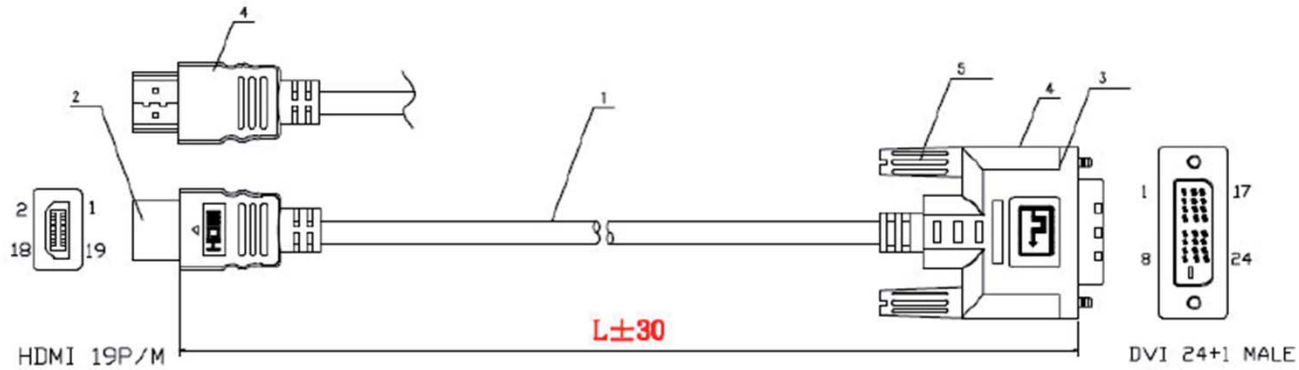

	REVISED	DR	APP

PIN OUT

3	Imprint	HDMI - DVI CABLE
2	Connectors	HDMI A-PLUG 19 PIN, Iron gold plated - DVI 24+1 PIN, Iron gold plated, Molded Plugs with Logos
1	Cable	Innerconductor 1 x 0,254mm BC, Drain wires & Electric 1x0,254mm CCS, 80 x 0,12mm Al, Alu Foil single 0,025mm, PVC - Black, OD = 6,5 mm
NO	PARTS	DESCRIPTION

 <p>S/CONN maximum connectivity</p>	S-Conn Handels GmbH Am Mühlberg 8 91477 Markt Bibart Tel. 09162/ 98 93 8-0 Fax 09162/ 98 93 8-20 info@s-conn.de www.s-conn.de		DESCRIPTION	HDMI - DVI CONNECTION CABLE AWG 30				
	SIZE	A4	DATE	20.11.2013	CHECKED		TOL	77480
	UNIT	MM	DRAWN	C.Motzek	APPROVED			
	SCALE	NTS						

	REVISED	DR	APP

Note: Connectors must be Inside Cable Rolling

Only use strong Cartons with printed letters
Handwritten not allowed !!!

ART.NO.	LENGTH	ROLLING SIZE	PACKING	EAN CODE
77480	1,0m	130mm x 130mm x 5mm	100 Export /50 Inner - 1 pcs in polybag with sticker	4017538030108
77481	1,5m	130mm x 130mm x 10mm	100 Export /50 Inner - 1 pcs in polybag with sticker	4017538030207
77482	2,0m	130mm x 130mm x 25mm	50 Export / 25 Inner - 1 pcs in polybag with sticker	4017538030252

DESCRIPTION		HDMI - DVI CONNECTION CABLE AWG 30					
		SIZE	A4	DATE	20.11.2013	CHECKED	
UNIT	MM	DRAWN	C.Motzek	APPROVED			
SCALE	NTS						