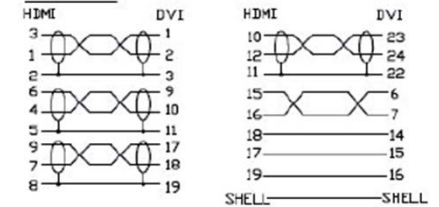

	REVISED	DR	APP

PIN OUT

3	Imprint	HDMI - DVI CABLE
2	Connectors	HDMI A-PLUG 19 PIN, Iron gold plated - DVI 24+1 PIN, Iron gold plated, Molded Plugs with Logos
1	Cable	Innerconductor 1 x 0,254mm BC, Drain wires & Electric 1x0,254mm CCS, 80 x 0,12mm Al, Alu Foil single 0,025mm, PVC - Black, OD = 6,5 mm
NO	PARTS	DESCRIPTION

 <p>S/CONN maximum connectivity</p>	S-Conn Handels GmbH Am Mühlberg 8 91477 Markt Bibart Tel. 09162/ 98 93 8-0 Fax 09162/ 98 93 8-20 info@s-conn.de www.s-conn.de		DESCRIPTION	HDMI - DVI CONNECTION CABLE AWG 30				
	SIZE	A4	DATE	20.11.2013	CHECKED		TOL	77480
	UNIT	MM	DRAWN	C.Motzek	APPROVED			
	SCALE	NTS						

	REVISED	DR	APP

Note: Connectors must be Inside Cable Rolling

Only use strong Cartons with printed letters
Handwritten not allowed !!!

ART.NO.	LENGTH	ROLLING SIZE	PACKING	EAN CODE
77480	1,0m	130mm x 130mm x 5mm	100 Export /50 Inner - 1 pcs in polybag with sticker	4017538030108
77481	1,5m	130mm x 130mm x 10mm	100 Export /50 Inner - 1 pcs in polybag with sticker	4017538030207
77482	2,0m	130mm x 130mm x 25mm	50 Export / 25 Inner - 1 pcs in polybag with sticker	4017538030252

DESCRIPTION		HDMI - DVI CONNECTION CABLE AWG 30					
		SIZE	A4	DATE	20.11.2013	CHECKED	
UNIT	MM	DRAWN	C.Motzek	APPROVED			
SCALE	NTS						