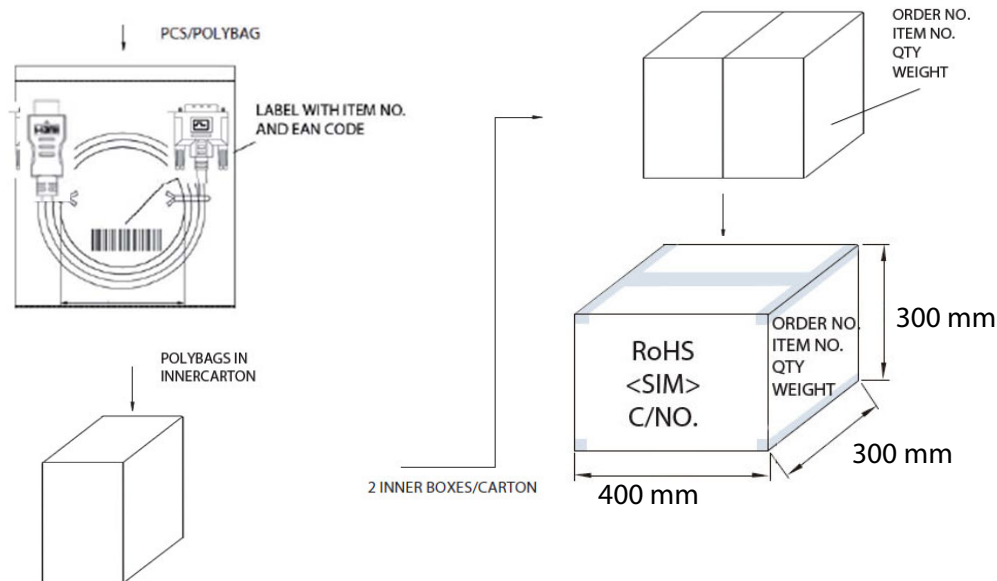

	REVISED	DR	APP

PIN OUT

3	Imprint	HDMI - DVI CABLE
2	Connectors	HDMI A-PLUG 19 PIN, Iron gold plated - DVI 24+1 PIN, Iron gold plated, Molded Plugs with Logos
1	Cable	Innerconductor 1 x 0,254mm BC, Drain wires & Electric 1x0,254mm CCS, 80 x 0,12mm Al, Alu Foil single 0,025mm, PVC - Black, OD = 6,5 mm
NO	PARTS	DESCRIPTION

 <p>S/CONN maximum connectivity</p>	S-Conn Handels GmbH Am Mühlberg 8 91477 Markt Bibart Tel. 09162/ 98 93 8-0 Fax 09162/ 98 93 8-20 info@s-conn.de www.s-conn.de		DESCRIPTION	HDMI - DVI CONNECTION CABLE AWG 30				
	SIZE	A4	DATE	20.11.2013	CHECKED		TOL	77480
	UNIT	MM	DRAWN	C.Motzek	APPROVED			
	SCALE	NTS						

	REVISED	DR	APP

Note: Connectors must be Inside Cable Rolling

Only use strong Cartons with printed letters
Handwritten not allowed !!!

ART.NO.	LENGTH	ROLLING SIZE	PACKING	EAN CODE
77480	1,0m	130mm x 130mm x 5mm	100 Export /50 Inner - 1 pcs in polybag with sticker	4017538030108
77481	1,5m	130mm x 130mm x 10mm	100 Export /50 Inner - 1 pcs in polybag with sticker	4017538030207
77482	2,0m	130mm x 130mm x 25mm	50 Export / 25 Inner - 1 pcs in polybag with sticker	4017538030252

DESCRIPTION		HDMI - DVI CONNECTION CABLE AWG 30					
		SIZE	A4	DATE	20.11.2013	CHECKED	
UNIT	MM	DRAWN	C.Motzek	APPROVED			
SCALE	NTS						